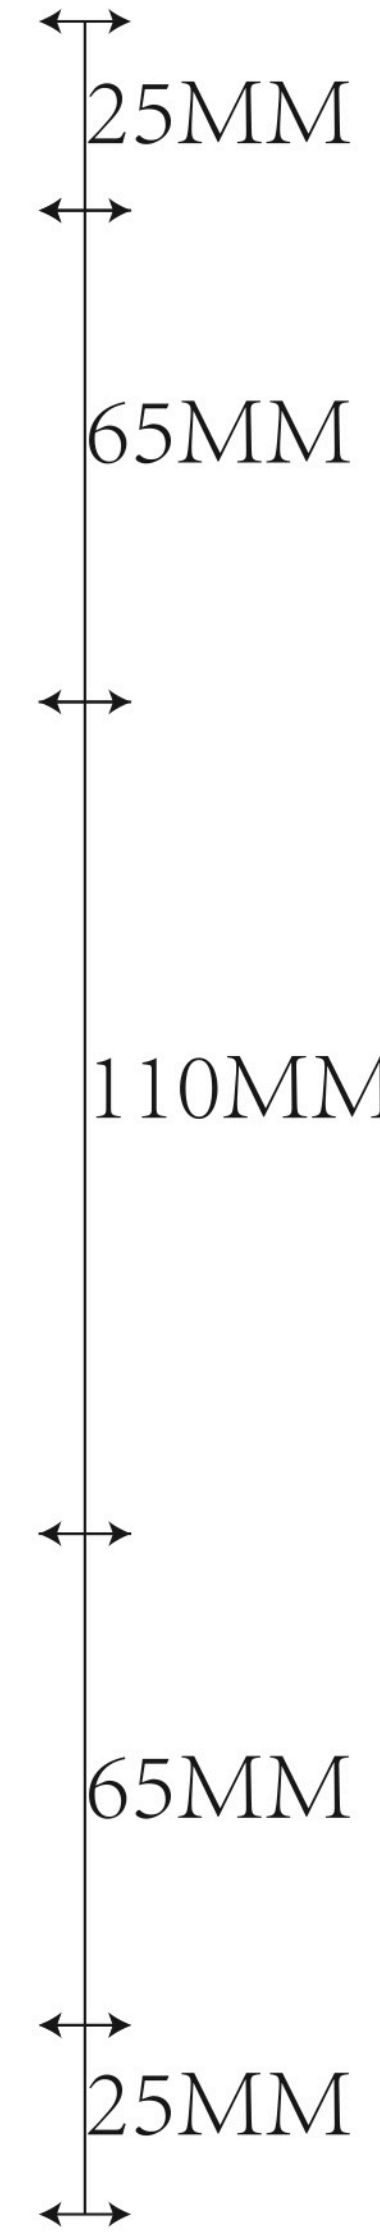

100* 65* 110MM

24/07/2013 -
preproduction
samples